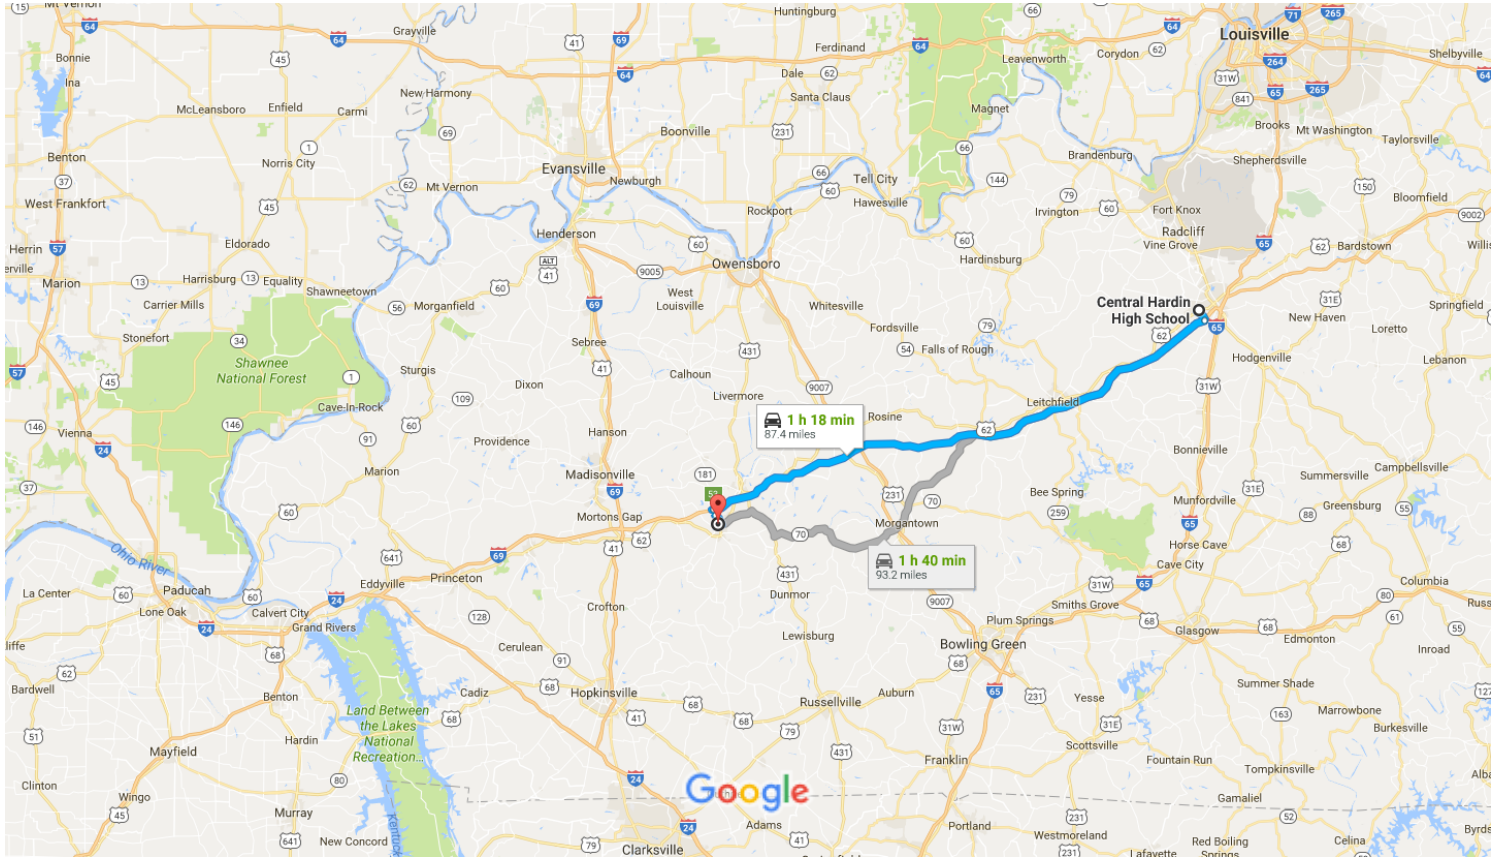

Central Hardin High School to Muhlenberg County High School, West Campus

Drive 87.4 miles, 1 h 18 min

Map data ©2016 Google 10 mi

Central Hardin High School

3040 Leitchfield Road, Cecilia, KY 42724

Get on Western Kentucky Pkwy

-
- 3 min (2.3 mi)
1.  Head southwest on US-62 W toward Bruin Ln

0.4 mi
 2.  Turn left onto KY-3005

1.7 mi
 3.  Turn right onto the Wendell H. Ford Western Kentucky Parkway W/KY-9001 W ramp

0.2 mi

Follow Western Kentucky Pkwy to KY-181 S in Muhlenberg County. Take exit 53 from Western Kentucky Pkwy

-
- 1 h 8 min (81.2 mi)
4.  Merge onto Western Kentucky Pkwy

80.9 mi
 5.  Take exit 53 for KY-181 toward Greenville/Sacramento

0.4 mi

Continue on KY-181 S to your destination in Greenville

-
- 7 min (3.9 mi)
6.  Turn right onto KY-181 S

1.0 mi
 7.  Turn left onto State Rte 2533/Ky-2533

1.9 mi
 8.  Continue onto Dean Rd

0.2 mi
 9.  Turn right onto W Everly Brothers Blvd

0.5 mi
 10.  Turn right

0.3 mi
 11.  Turn right
 Destination will be on the right